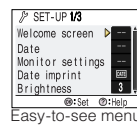

Simple control at your fingertips!

An easy-to-see menu (available in 11 languages) lets you select by name or by icon, while a handy HELP button is always there if you don’t have time to read the manual. A range of Scene Modes lets you take control to produce great pictures, just select the one that fits the scene for satisfying results.