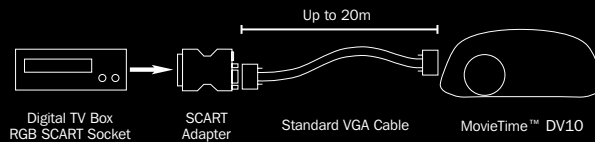

MovieTime™ DV10
High Contrast

LCD/Plasma
Low Contrast

Audio

Integral stereo speakers provide portable convenience. Add an external sub-woofer for even greater impact. The digital optical output is ideal for connection to ultimate quality digital Home Cinema surround sound systems.

SCART RGB

The SCART RGB feature makes it easy to get very high quality pictures from digital satellite, digital TV boxes or games consoles. If you want to watch the highest quality TV, sport or gaming pictures you need SCART RGB. A unique supplied SCART RGB adaptor enables inexpensive, very high quality, VGA type cables to be used to connect these devices to the MovieTime™ DV10.