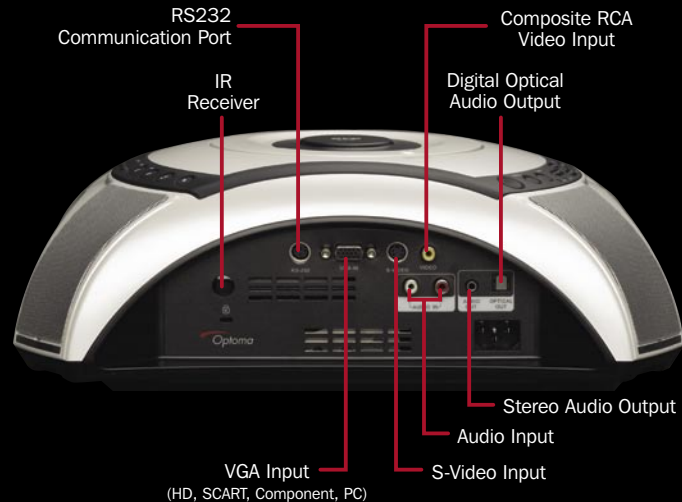

Connectors