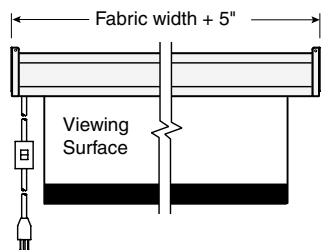

Baronet

No electrician required to install this compact electric screen.

The BARONET offers an excellent, lower-cost alternative to hardwired motorized screens. No electrician is required with the BARONET. Just install the motorized screen and plug it in. It's that simple. Its 10' power cord plugs into the nearest wall outlet. The BARONET is controlled by a 3-position, in-line operating switch.

Its attractive case fits in most spaces. Case measures only 3¼" high x 3¼" deep and still houses the quiet, trouble-free motor. Endcaps form universal mounting brackets making installation easy whether it is mounted on a wall, suspended or recessed above the ceiling. Both brackets extend ½" above the case.

The BARONET's pentagonal-shaped steel case has a scratch-resistant white polyester finish.

Viewing surface choices are fiberglass matt white, glass beaded and HIGH CONTRAST GREY.

- **Extra drop**—Up to 8' overall height, either surface color or black. (Surface color standard for AV format, black for other formats.)
- **Black masking borders**—Borders are optional for AV format screens and standard for all other format screens.
- **Control options**—Provided with 3-position in-line operating switch with U.S. plug certified by UL.

Case Dimensions/Method of Installation

White endcaps form universal mounting brackets