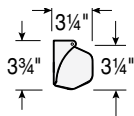

Baronet

No electrician required to install this compact electric screen.

The BARONET offers an excellent, lower-cost alternative to hardwired motorized screens. No electrician is required with the BARONET. Just install the motorized screen and plug it in. It's that simple. Its 10' power cord plugs into the nearest wall outlet. The BARONET is controlled by a 3-position, in-line operating switch.

Its attractive case fits in most spaces. Case measures only 3¼" high x 3¼" deep and still houses the quiet, trouble-free motor. Endcaps form universal mounting brackets making installation easy whether it is mounted on a wall, suspended or recessed above the ceiling. Both brackets extend ½" above the case.

The BARONET's pentagonal-shaped steel case has a scratch-resistant white polyester finish.

Viewing surface choices are fiberglass matt white, glass beaded and HIGH CONTRAST GREY.

- **Extra drop**—Up to 8' overall height, either surface color or black. (Surface color standard for AV format, black for other formats.)
- **Black masking borders**—Borders are optional for AV format screens and standard for all other format screens.
- **Control options**—Provided with 3-position in-line operating switch with U.S. plug certified by UL.

Case Dimensions/Method of Installation

White endcaps form universal mounting brackets