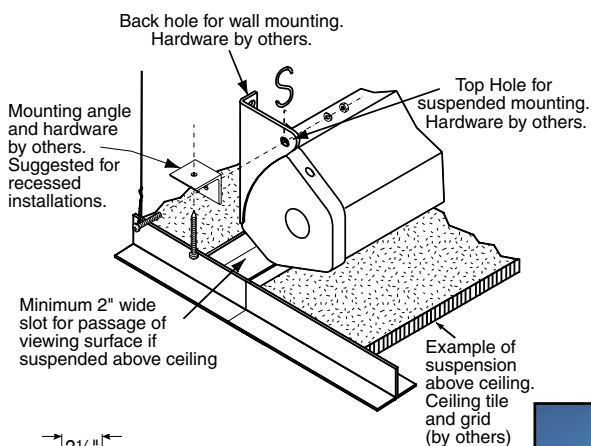

Baronet

No electrician required to install this compact electric screen.

The BARONET offers an excellent, lower-cost alternative to hardwired motorized screens. No electrician is required with the BARONET. Just install the motorized screen and plug it in. It's that simple. Its 10' power cord plugs into the nearest wall outlet. The BARONET is controlled by a 3-position, in-line operating switch.

Its attractive case fits in most spaces. Case measures only 3¼" high x 3¼" deep and still houses the quiet, trouble-free motor. Endcaps form universal mounting brackets making installation easy whether it is mounted on a wall, suspended or recessed above the ceiling. Both brackets extend ½" above the case.

The BARONET's pentagonal-shaped steel case has a scratch-resistant white polyester finish.

Viewing surface choices are fiberglass matt white, glass beaded and HIGH CONTRAST GREY.

- **Extra drop**—Up to 8' overall height, either surface color or black. (Surface color standard for AV format, black for other formats.)
- **Black masking borders**—Borders are optional for AV format screens and standard for all other format screens.
- **Control options**—Provided with 3-position in-line operating switch with U.S. plug certified by UL.

Case Dimensions/Method of Installation

White endcaps form universal mounting brackets