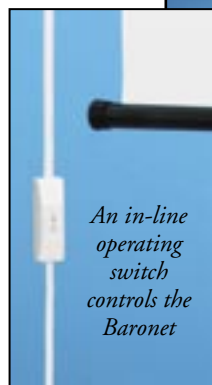

Baronet

No electrician required to install this compact electric screen.

The BARONET offers an excellent, lower-cost alternative to hardwired motorized screens. No electrician is required with the BARONET. Just install the motorized screen and plug it in. It's that simple. Its 10' power cord plugs into the nearest wall outlet. The BARONET is controlled by a 3-position, in-line operating switch.

Its attractive case fits in most spaces. Case measures only 3¼" high x 3¼" deep and still houses the quiet, trouble-free motor. Endcaps form universal mounting brackets making installation easy whether it is mounted on a wall, suspended or recessed above the ceiling. Both brackets extend ½" above the case.

The BARONET's pentagonal-shaped steel case has a scratch-resistant white polyester finish.

Viewing surface choices are fiberglass matt white, glass beaded and HIGH CONTRAST GREY.

- **Extra drop**—Up to 8' overall height, either surface color or black. (Surface color standard for AV format, black for other formats.)
- **Black masking borders**—Borders are optional for AV format screens and standard for all other format screens.
- **Control options**—Provided with 3-position in-line operating switch with U.S. plug certified by UL.

Case Dimensions/Method of Installation

White endcaps form universal mounting brackets