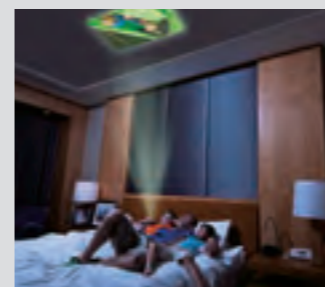

COOLPIX S640

Ultra-fast focus beautifully captures all the fun. Sure-shooting speed served up in full style.

- Champagne Silver
- Clam Black
- Precious Pink

Capture the moment

Ultra-fast focus and quick response

The COOLPIX S640's ultra-fast autofocus helps you capture once-in-a-lifetime expressions with just the right timing. Tie these features together with the fastest start-up time* of a mere 0.7 seconds, and you have a powerful photographic tool that lets you beautifully preserve life's precious moments.

*Among compact cameras equipped with optical 5x zoom lens and optical vibration reduction as of July 10, 2009 (according to research conducted by Nikon Corporation).

Advanced image stabilization features

The COOLPIX S640 makes it easier to take beautiful, natural-looking photos in lower lighting conditions or when shooting fast-moving subjects. Nikon's optical lens shift VR image stabilization compensates for camera shake to produce clearer, sharper results. Light sensitivity range up to ISO 6400 with full size pictures (4000 x 3000 pixels) lets you use faster shutter speeds to capture subjects beautifully without compromising natural light.

Clear images with natural color

Placing priority on image quality, the COOLPIX S640 features a custom-optimized auto white balance system based on Nikon D-SLR technologies to produce beautiful pictures that benefit from more natural color adjustments.

New Clear Color Display