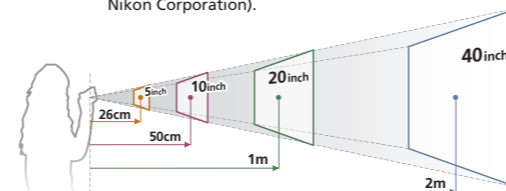

*Among digital cameras as of July 10, 2009 (according to research conducted by Nikon Corporation).

Note: Distances shown above are approximations.

Projector Specifications

- Brightness*1: Up to 10 lumens
- Image size: 5 to 40 in.
- Throw distance: Approx. 26 cm to 2 m (10 in. to 6 ft. 6 in.)
- Endurance (battery life)*2: Approx. 1 hour
- Resolution (output): VGA equivalent