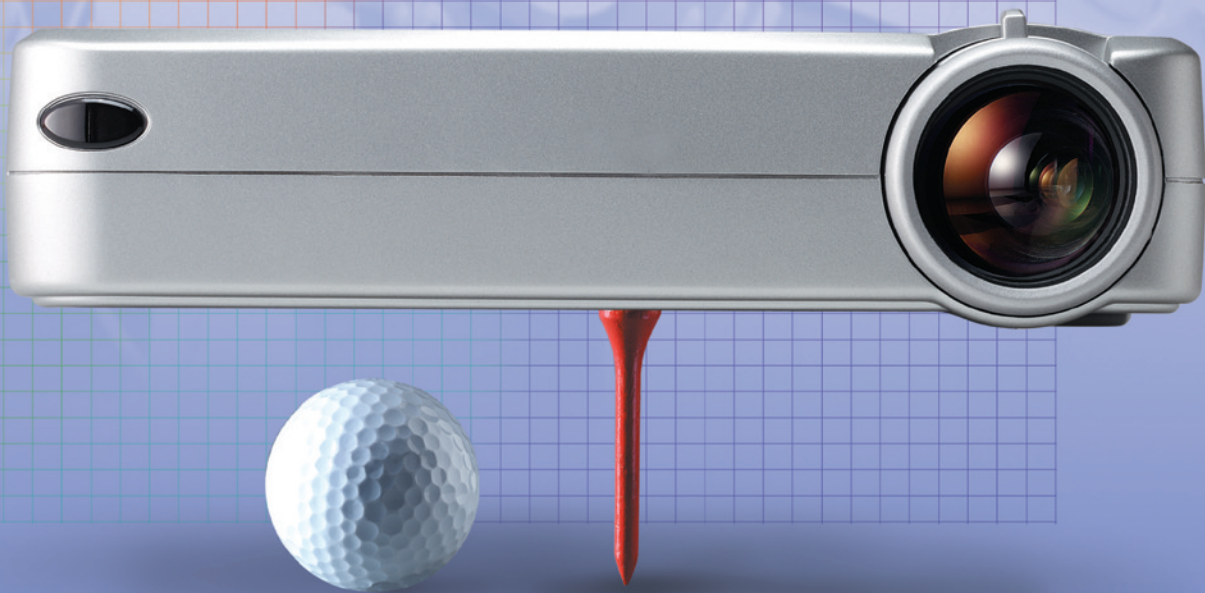

EzPro735

MICRO PORTABLE DLP™ PROJECTORS

- 3lbs Micro Portable Design
- Advanced DLP™ Technology for Vivid and Crisp Image
- XGA Resolution with 1,100 ANSI Lumens
 - HDTV and 16:9 Wide Screen Capability
 - Outstanding Contrast Ratio 500:1

- Full Function Remote with Mouse Control and Laser Pointer

- 1100 ANSI Lumens High Brightness
- Outstanding 500:1 Contrast Ratio
- 1:1.2 Zoom Lens

- User Friendly Keypad Control with Backlight

- Multi-Connection for Data and Video Source
- High Definition TV Compatibility
- DVI/I Interface Available