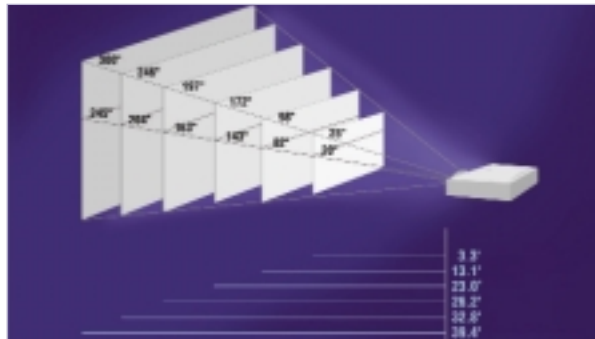

Projection Distance and Image Size*

Specifications

Display

Digital Light Processing DLP™
Technology by Texas Instruments

Resolution

XGA 1024 pixels (H) x 768 lines (V)

Computer Compatibility

SXGA (compressed), XGA, SVGA, VGA (resizing), Macintosh, NEC PC98 series, and Fujitsu FM Towns

Video Compatibility

Full NTSC, NTSC, NTSC4, 43, PAL, PAL-M, PAL-N, SECAM, and HDTV (480i/P, 720P, 1080i)

Aspect Ratio

4:3 Native, 16:9 Compatible

Contrast Ratio (Typical)

500:1(Full On/Off)

Displayable Colors

16.7 Million Colors

Brightness (Typical)

1100 ANSI Lumens

Projection Lens

F=2.2-2.4, f=28.51-34.21

1:1.2 manual zoom and manual focus

Projection Screen Size

20"(0.5m) - 300" (7.6m) diagonal

Throw Distance

3.3' (1m) - 39.4' (12m)

Horizontal Scan Rate

15-100 kHz

Vertical Refresh Rate

43-120 Hz

Lamp Type

130 W user replaceable P-VIP lamp

Lamp Life (Typical)

2000 hours

Key Stone Correction

+/- 16 degrees

Audio

One internal speaker with 2 watts output

Weight

3 lbs

Dimension

2.0 x 6.9 x 8.9 inches, 52 x 176 x 225mm

Remote mouse control

Remote control with mouse function & laser pointer

Power Supply

AC input 100~240V auto-switching power supply

Power Consumption

180 W (Max.)

Operation Temperature

10 °C ~ 40 °C / 50 °F ~ 104 °F

Noise Level

35 dB (Typical)

Uniformity

85%

Standard Accessories

AC power cord, D-sub RGB to DVI cable, Composite video cable, RCA audio cable, S-Video cable, DVI signal cable for HDTV/component, User's guide (CD & quick start card) Wireless remote mouse control, Remote mouse Y cable, Carrying case, Lens cap, Warranty card, 2 Batteries.

Optional Accessory

Ceiling Mount kit

Projection Screen Size*

Screen	Max	25"	98"	172"	197"	246"	300"	
	Min	20"	82"	143"	163"	204"	245"	
Distance		3.3'	13.1'	23.0'	26.2'	32.8'	39.4'	
Screen	Diag	25"	98"	172"	197"	246"	300"	
	Size	WxH	20"x15"	78"x59"	138"x103"	158"x118"	197"x148"	240"x180"

* This graph/data is for user's reference only.