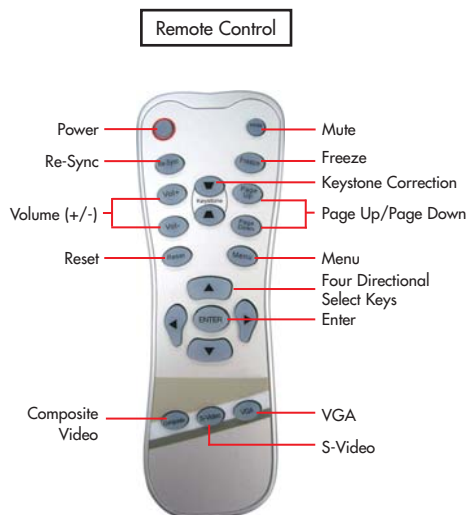

Texas Instruments DLP™, 12°, Double Data Rate, Digital Mirror Device.

The most advanced SVGA DLP™ chip currently available. The 12° mirror tilt combined with "Dark Metal" technology, enables the amazing 2000:1 contrast ratio for the sharpest, brightest images possible.

Dual Mode

Brilliant at displaying Business Presentations in (4:3) mode or stunning movies in widescreen (16:9) at home. The EP738 is also small enough for portable applications displaying images from computers, DVD players and games consoles.

Preset Modes

With 5 standard preset modes: PC - for Maximum brightness, Movie - High contrast and colour accuracy, Game - Bright vivid colours, sRGB - Standardised accurate colour, User - Precise control for power users, you are guaranteed the best possible picture in any application.