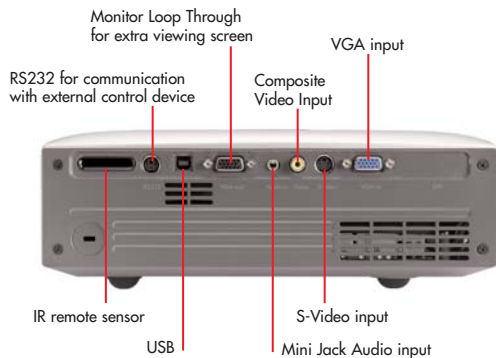

Onboard I/O Ports

Specifications

EP738

Display Technology	Single 0.55" 12° Degree DDR DLP™ Technology from Texas Instruments
Resolution	Native: SVGA 800 x 600 - Up to 1280 x 1024 SXGA compressed
Brightness	1800 ANSI Lumens
Contrast	2000:1
Audible Noise ECO/STD	32dB/27dB (ECO Mode)
Aspect Ratio	4:3/16:9
Weight	2.4 kg
Computer Compatibility	H.Sync 31.5 - 100kHz V.Sync 56 - 85Hz
Video Compatibility	PAL (625\576i\p), SECAM, NTSC (525\480i\p), HDTV (1080i, 720p)
Uniformity	85%
Projection Lens	f=22.3 ~ 26.8 mm, F/2.6 ~ 2.81, Manual Focus
Throw Ratio	2.0 ~ 2.4:1 (Projection Distance:Image Width)
Zoom Type	Manual. Zoom Factor 1.2x
Projection Distance	1.2 - 10 m (3.94' - 32.8')
Diagonal Image Size (4:3)	0.63 - 5.21m (27.6" to 267.2")
Keystone Correction	Vertical ±16 degrees
Projection Types	Front, Ceiling mounted, Rear, Rear ceiling mounted
Lamp Type	200 watt SHP
Long Lamp Life	3000 Hrs (ECO mode)
Dimensions	265 x 104 x 236mm W x H x D
Power Supply	100-240V, 50-60 Hz.
Power Consumption	265W Max Standby <1.5W
Operating Conditions	5°C - 35°C, Max. humidity 80%, Max. Altitude 3000m
Preset Modes	PC - Maximum brightness Movie - Maximum contrast and colour accuracy Game - Bright vivid colours. sRGB - Standardised accurate colour User - Precise control for power users

Inputs

PC RGB and RGB SCART	15 Pin D-Sub VGA (SCART RGB Adapter)
Analogue Component	15 Pin D-Sub VGA (Component Adapter option)
S-Video	4 Pin Mini Din
Composite	RCA Jack
Stereo Audio	Mini Jack
Serial Control	RS232 Mini-DIN

Outputs

PC/Video	15 Pin D-Sub (Monitor loop-through)
Remote to PC	USB
Audio	1 x 3W internal mono amplifier and speaker
Remote Control	Infra-Red with PC page up/down function via USB
Warranty	Two (2) years limited warranty, 90 days for lamp
Supplied accessories	AC power cord 1.8m, 15-Pin VGA to 15-Pin VGA cable 1.8m, Composite video cable 1.8m, Carry bag, remote control, battery for remote, Lens cap, Users guide, Quick start guide, Warranty card

Optional accessories

Optional accessories	Short-throw Lens, Ceiling Mount Kit
Menu Languages	10 Languages including: English, French, German, Italian, Spanish and Portuguese
EAN Number	5060059040346

Due to a process of continuous improvement, specifications are subject to change without notice

PROJECTION DISTANCE/Image width		
Lens	Standard Min	Standard Max
1.20	0.50	0.60
2.00	0.83	1.00
3.00	1.25	1.50
4.00	1.67	2.00
5.00	2.08	2.50
6.00	2.50	3.00
7.00	2.92	3.50
8.00	3.33	4.00
9.00	3.75	4.50
10.00	4.17	5.00

Offices:- Optoma Europe Ltd (UK), Optoma Germany GmbH, Optoma France, Optoma Scandinavia.