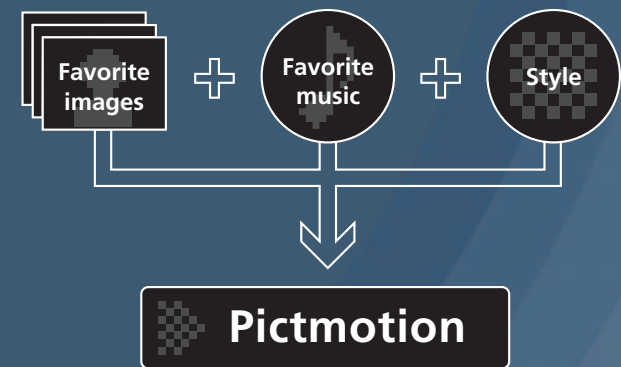

Pictmotion *by muvee*

See Pictmotion in action, at: <http://www.coolpixfeatures.com>

In-camera creative slideshow entertainment

So much more than a simple slideshow function, Pictmotion lets you share your photos in a more imaginative and entertaining way. Simply select a range of images, pick a style and choose your soundtrack from 5 pre-installed music files, or load new ones* to go with your images.

Your Pictmotion slideshow will be produced automatically, with pace and transitions determined by music and style ready for viewing anywhere on the large LCD.

* Via PictureProject for Windows only.