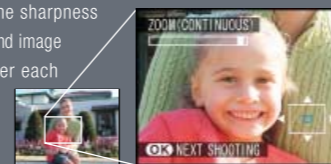

High sensitivity for beautiful photos!

ISO 1600 + 5.1 Mega Pixels

Prevent blur with high sensitivity!

Even backgrounds come out beautifully!

Save the moment forever with 5.1 megapixel image resolution. Capture every detail under challenging conditions with sensitivity up to ISO 1600. Every time you press the shutter of the new FinePix V10, you can be confident of beautiful results. Featuring our advanced Real Photo Technology, this stylish compact camera makes it so easy to take beautiful photos with superb image and color quality. Sensitivity is the difference between a blurry snap shot to be erased and a sharp photo to add to your album. The high sensitivity of the FinePix V10 lets you take pictures at a high shutter speed and eliminate blurring from camera shake or subject movement. It is also the key to the amazing Natural Light mode that lets you take wonderful pictures under low-light conditions without a flash, capturing even the background beautifully.

New

N & ⚡ Press the shutter once and get two shots.

Just select the new "Natural Light & with Flash" mode, and press the shutter once to take two photos in rapid succession: one in "with Flash" and one in "Natural Light (without flash)". In low light, strong backlighting, and other challenging situations when you cannot decide whether to use flash or not, this two-shot mode makes sure you always have a photo with the best possible setting. Also for users who want a creative choice, you can easily take two photos of the same scene and later choose between a photo that captures the entire atmosphere of the scene or the flash shot that highlights the subject or enjoy both!

Minimum noise even at high sensitivity