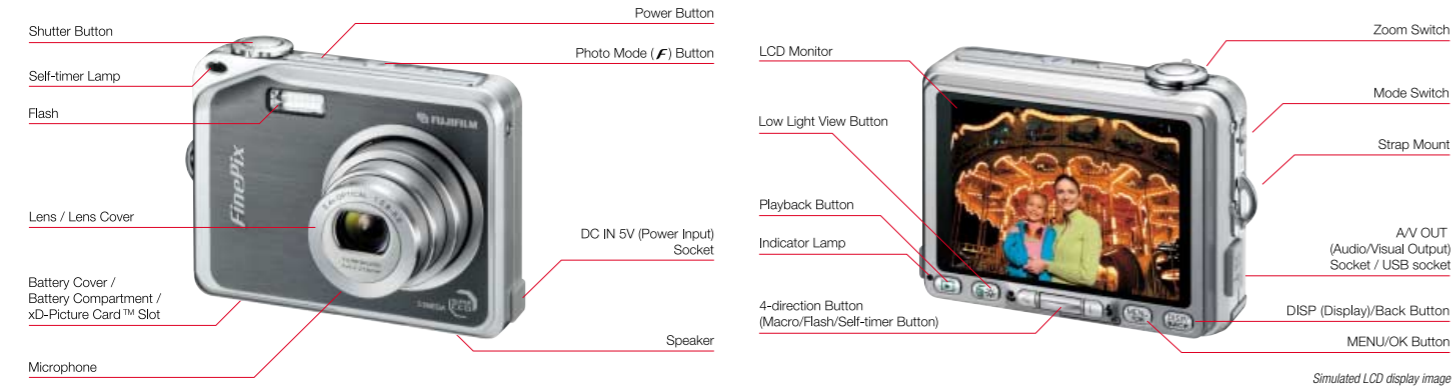

FUNCTIONS

SPECIFICATIONS

DIGITAL CAMERA FinePix V10

Number of effective pixels*	5.1 million pixels
CCD sensor	1/2.5-inch Super CCD HR
Number of recorded pixels	Still image: 2,592 × 1,944 / 2,736 × 1,824 / 2,048 × 1,536 / 1,600 × 1,200 / 640 × 480 pixels Movie: 640 × 480 / 320 × 240 pixels (30 frames/sec.)
Storage media	xD-Picture Card™ (16MB - 1GB)
File format	Still image: JPEG (Exif Ver 2.2**) Movie: AVI (Motion JPEG)
	(Design rule for Camera File system compliant / DPOF-compatible)

Modes	Still image						Movie	
	5M Fine	5M Normal	3:2 Format	3M	2M	0.3M	640	320
Quality	2592 × 1944	2592 × 1944	2736 × 1824	2048 × 1536	1600 × 1200	640 × 480	640 × 480	320 × 240
Number of recorded pixels	2592 × 1944	2592 × 1944	2736 × 1824	2048 × 1536	1600 × 1200	640 × 480	640 × 480	320 × 240
16MB	6	12	12	19	25	122	Approx. 13 sec.	Approx. 26 sec.
32MB	12	25	25	40	50	247	Approx. 27 sec.	Approx. 54 sec.
64MB	25	50	51	81	101	497	Approx. 55 sec.	Approx. 109 sec.
128MB	51	102	103	162	204	997	Approx. 111 sec.	Approx. 219 sec.
256MB	102	204	207	325	409	1997	Approx. 223 sec.	Approx. 7.3 min.
512MB	205	409	414	651	818	3993	Approx. 7.4 min.	Approx. 14.6 min.
1GB	412	819	830	1305	1639	7995	Approx. 14.9 min.	Approx. 29.3 min.

* Number of effective pixels: The number of pixels on the image sensor which receive input light through the optical lens, and which are effectively reflected in the final output data of the still image.

** Exif 2.2 is a newly revised digital camera file format that contains a variety of shooting information for optimal printing.

The number of images and recording time will vary slightly depending on the type of subject.

Windows® XP compatible

World standard PictBridge compatible

Specifications are subject to change without notice.

OPTIONAL ACCESSORIES

Accessory availability may vary by country. Please check with your local Fujifilm representative to confirm product availability.

Fujifilm – Official Imaging Sponsor of 2006 FIFA World Cup Germany™

For more information on the full range of Fujifilm digital products, please visit our Website: <http://home.fujifilm.com/products/digital>

Ref. No. EB-603E (SK-06-01-F2586-F9711) Printed in Japan ©2006 Fuji Photo Film Co., Ltd.

FUJIFILM
I&I – Imaging & Information

DIGITAL CAMERA
FinePix V10

5.1 MegaPixels
3.4X Optical Zoom
3.0 inch LCD
ISO 64-1600

High sensitivity to take beautiful shots!

Full-back LCD to enjoy viewing them together!